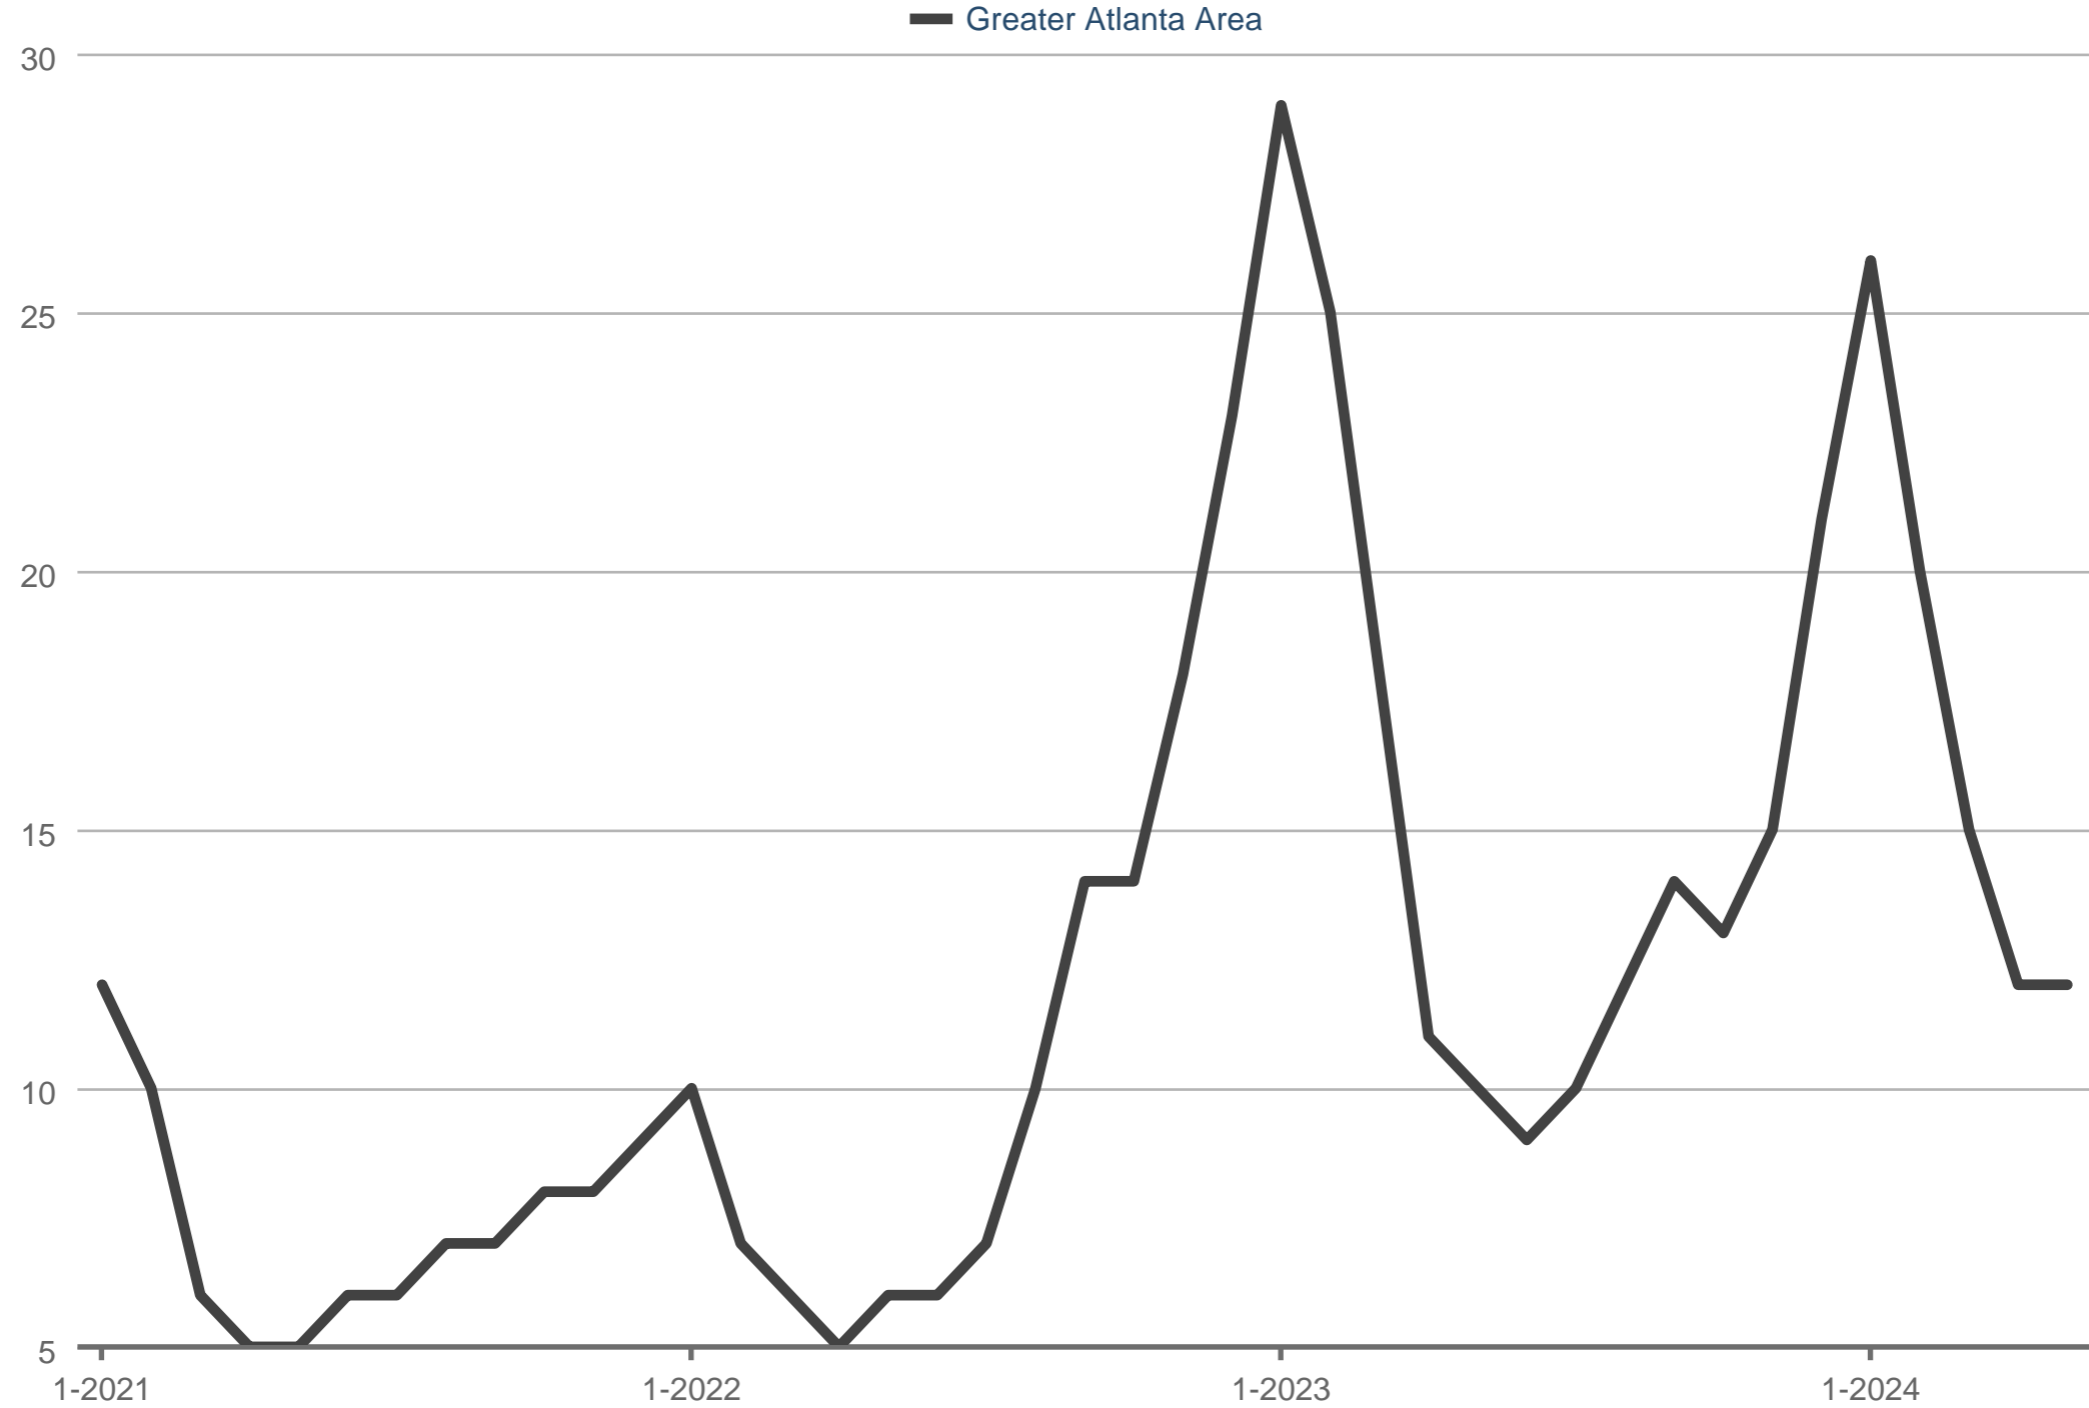

### Median Days on Market

Greater Atlanta Area

Each data point is one month of activity. Data is from June 20, 2024.

All data from First Multiple Listing Service®. InfoSparks© 2024 ShowingTime.