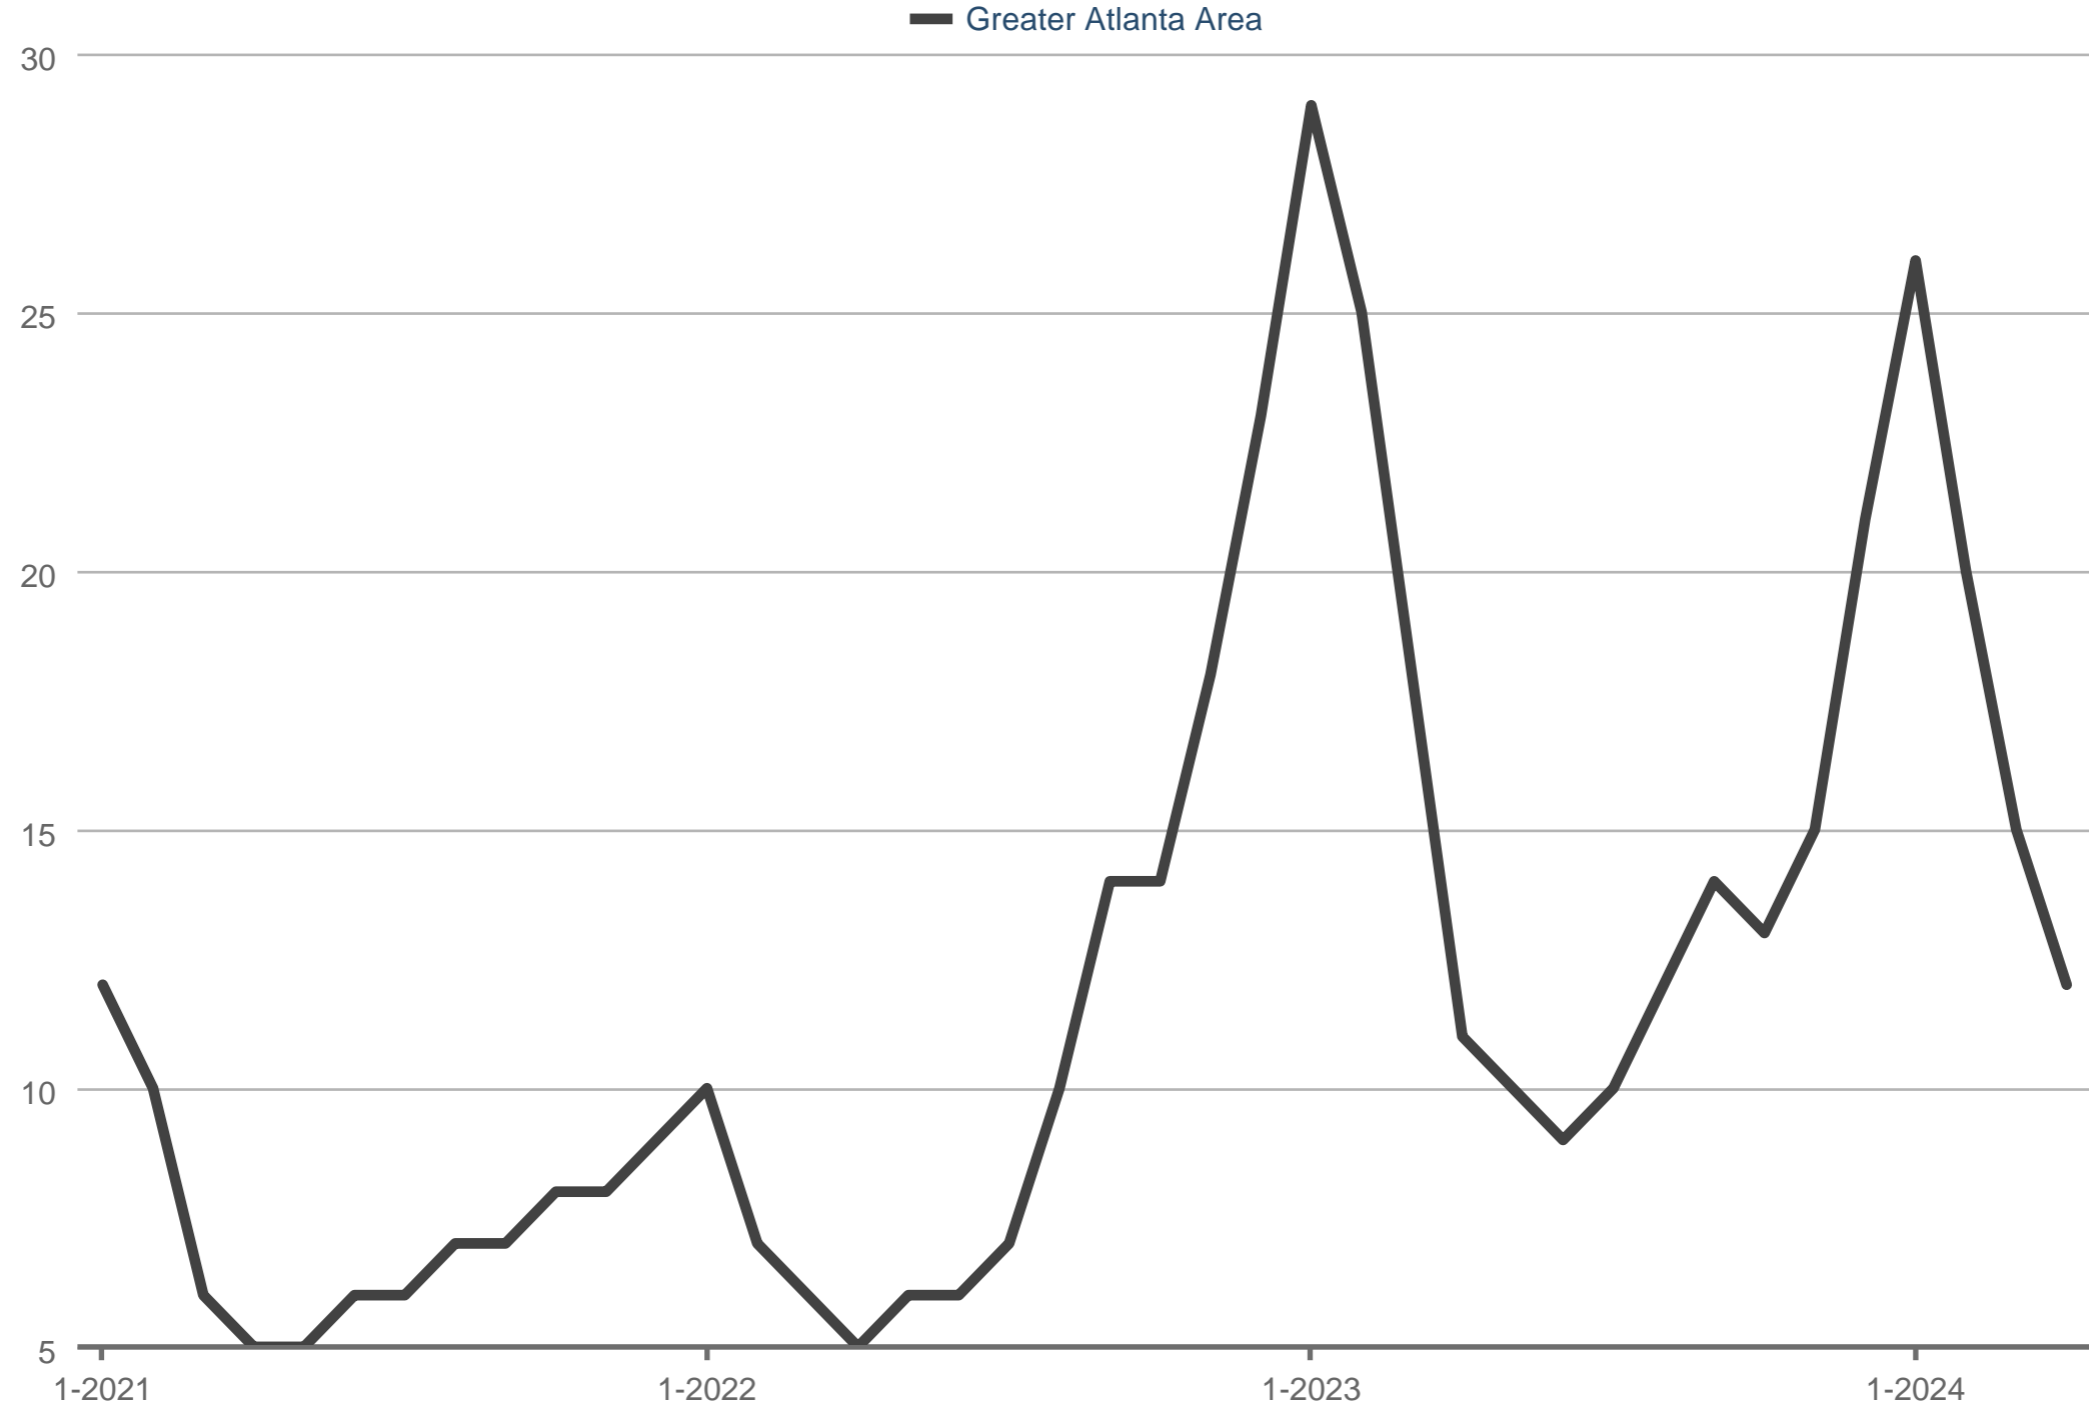

Median Days on Market

Greater Atlanta Area

Each data point is one month of activity. Data is from May 20, 2024.