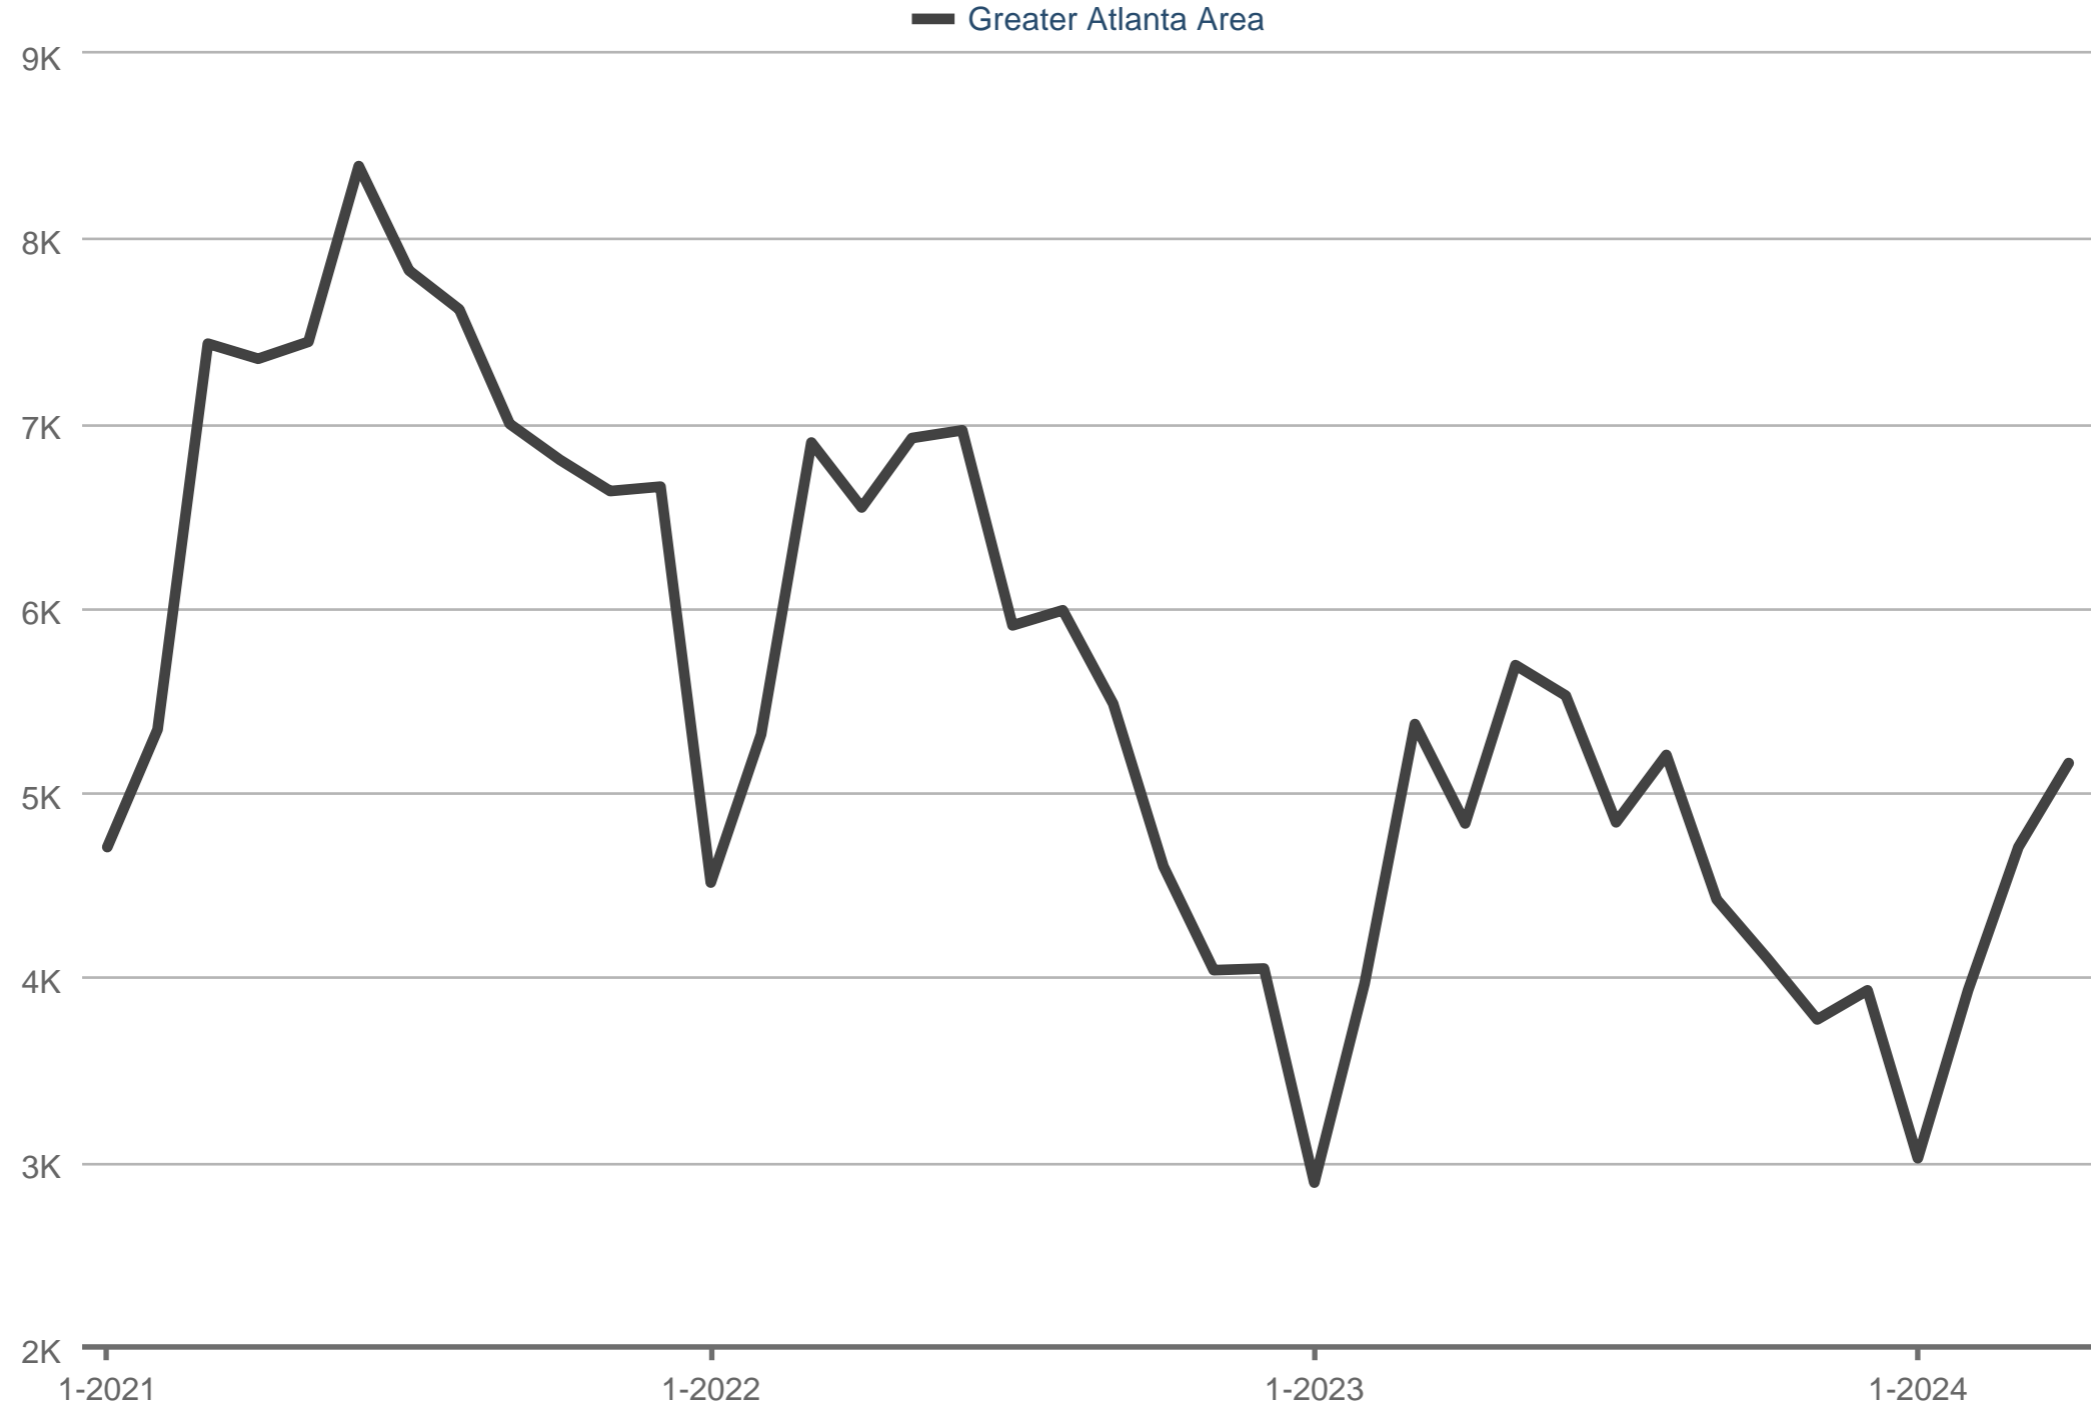

Closed Sales

Greater Atlanta Area

Each data point is one month of activity. Data is from May 20, 2024.

All data from First Multiple Listing Service®. InfoSparks© 2024 ShowingTime.